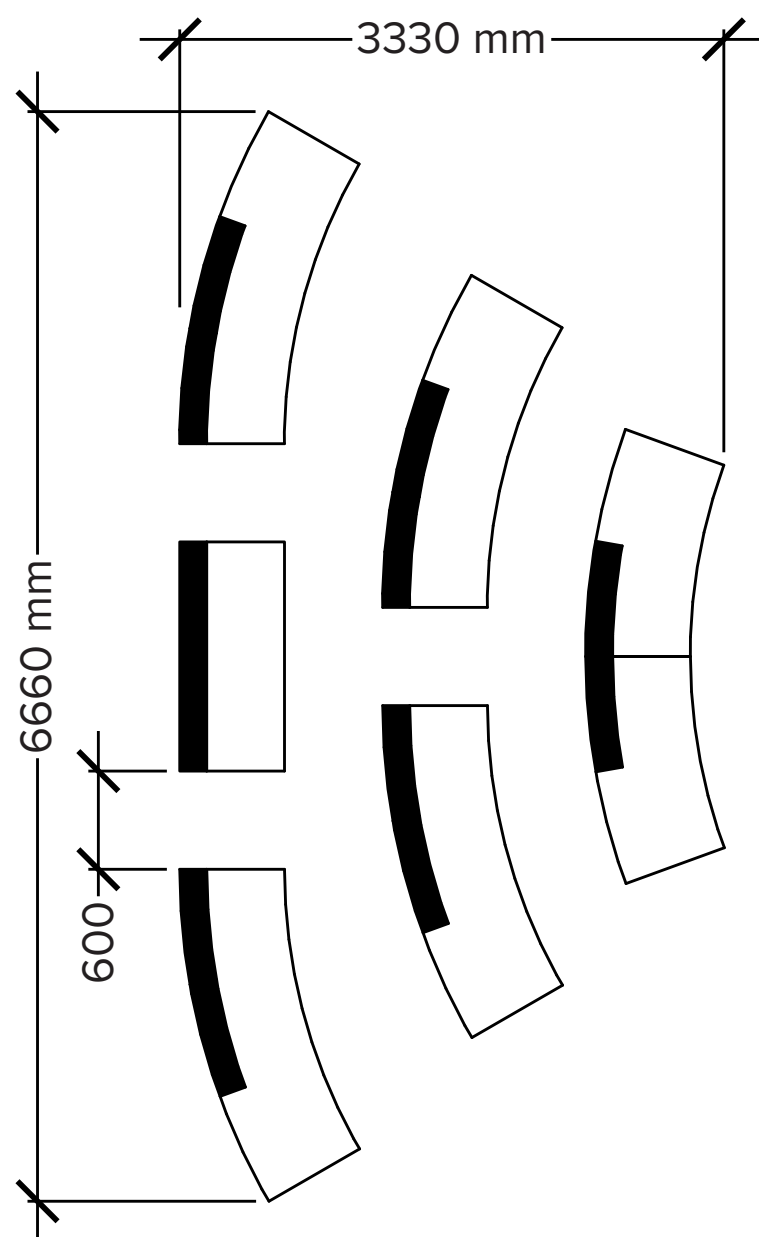

Drift

Audience

A stylish, modern and flexible seating solution designed for spaces to host presentations and team briefings. Drift's extensive range of units means the Audience configuration can be created in any number of ways to suit almost any space.

Cube Spaces

Unit A3
156 St. Albans Road
St. Albans
AL4 9LP

Although this document has been created with great care, dimensions may be subject to change and should be confirmed with Cube Spaces when needed.