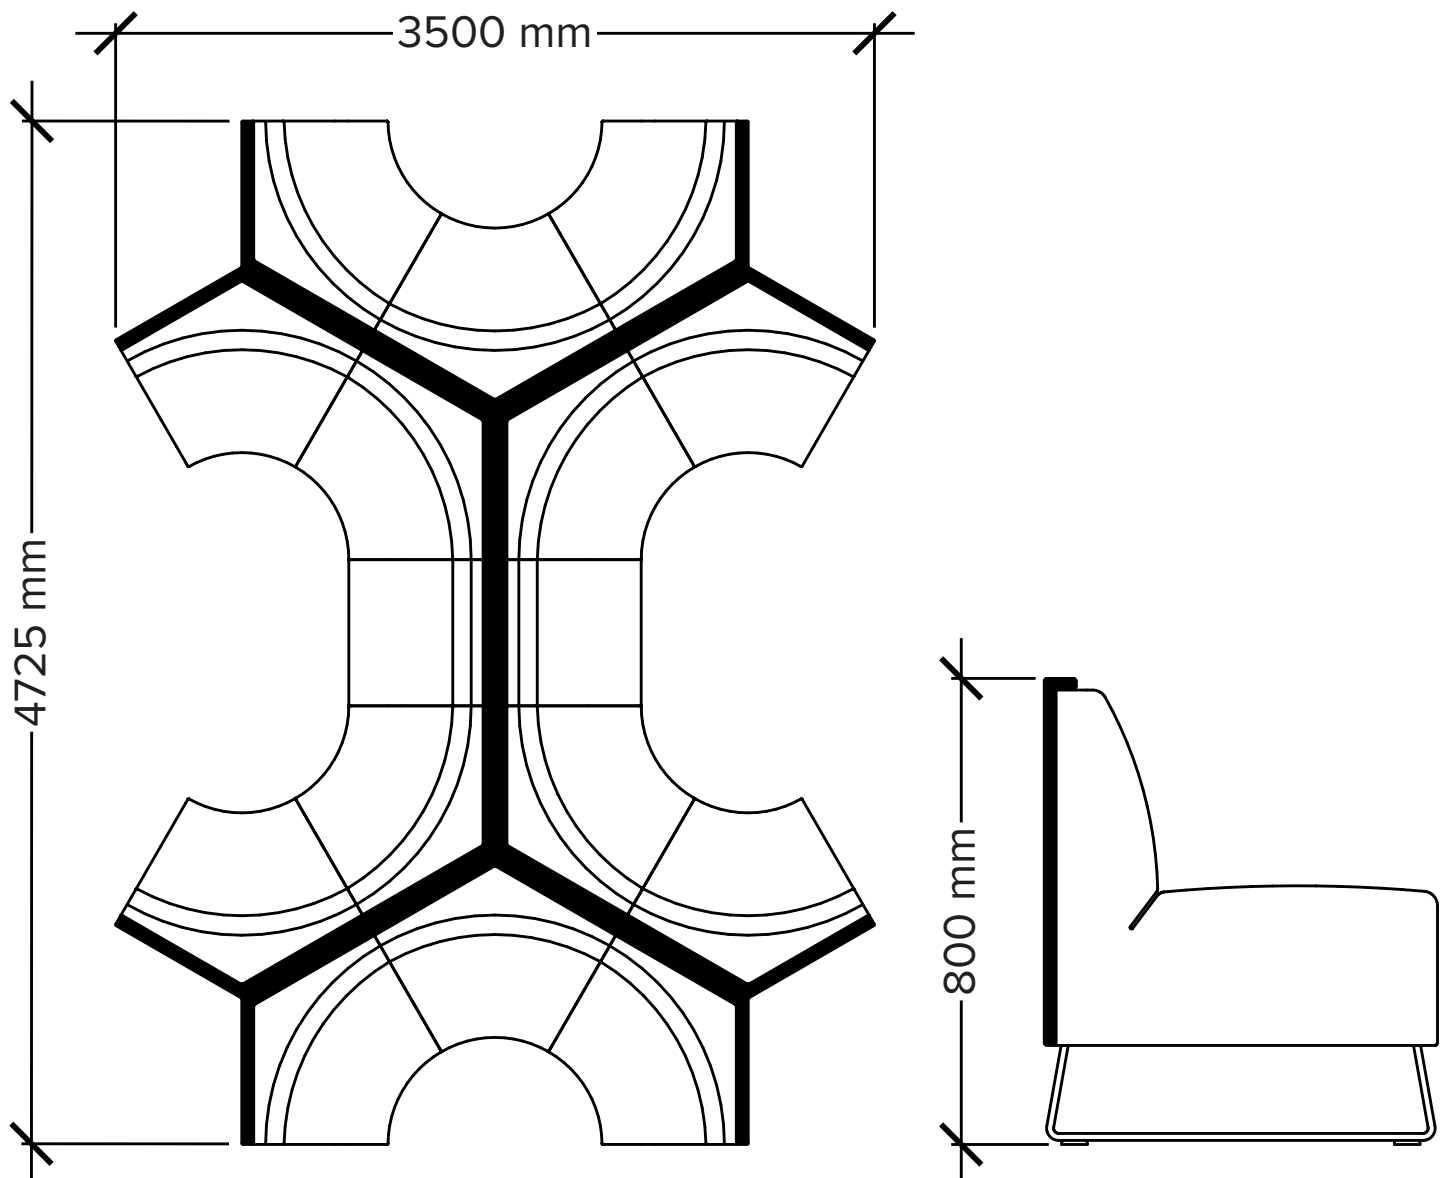

Lagoon

Honeycomb

Perfect for breakout spaces and reception areas, forming a sleek, stylish and comfortable place for people to meet, greet, socialise and share ideas.

Cube Spaces

Unit A3
156 St. Albans Road
St. Albans
AL4 9LP

Although this document has been created with great care, dimensions may be subject to change and should be confirmed with Cube Spaces when needed.