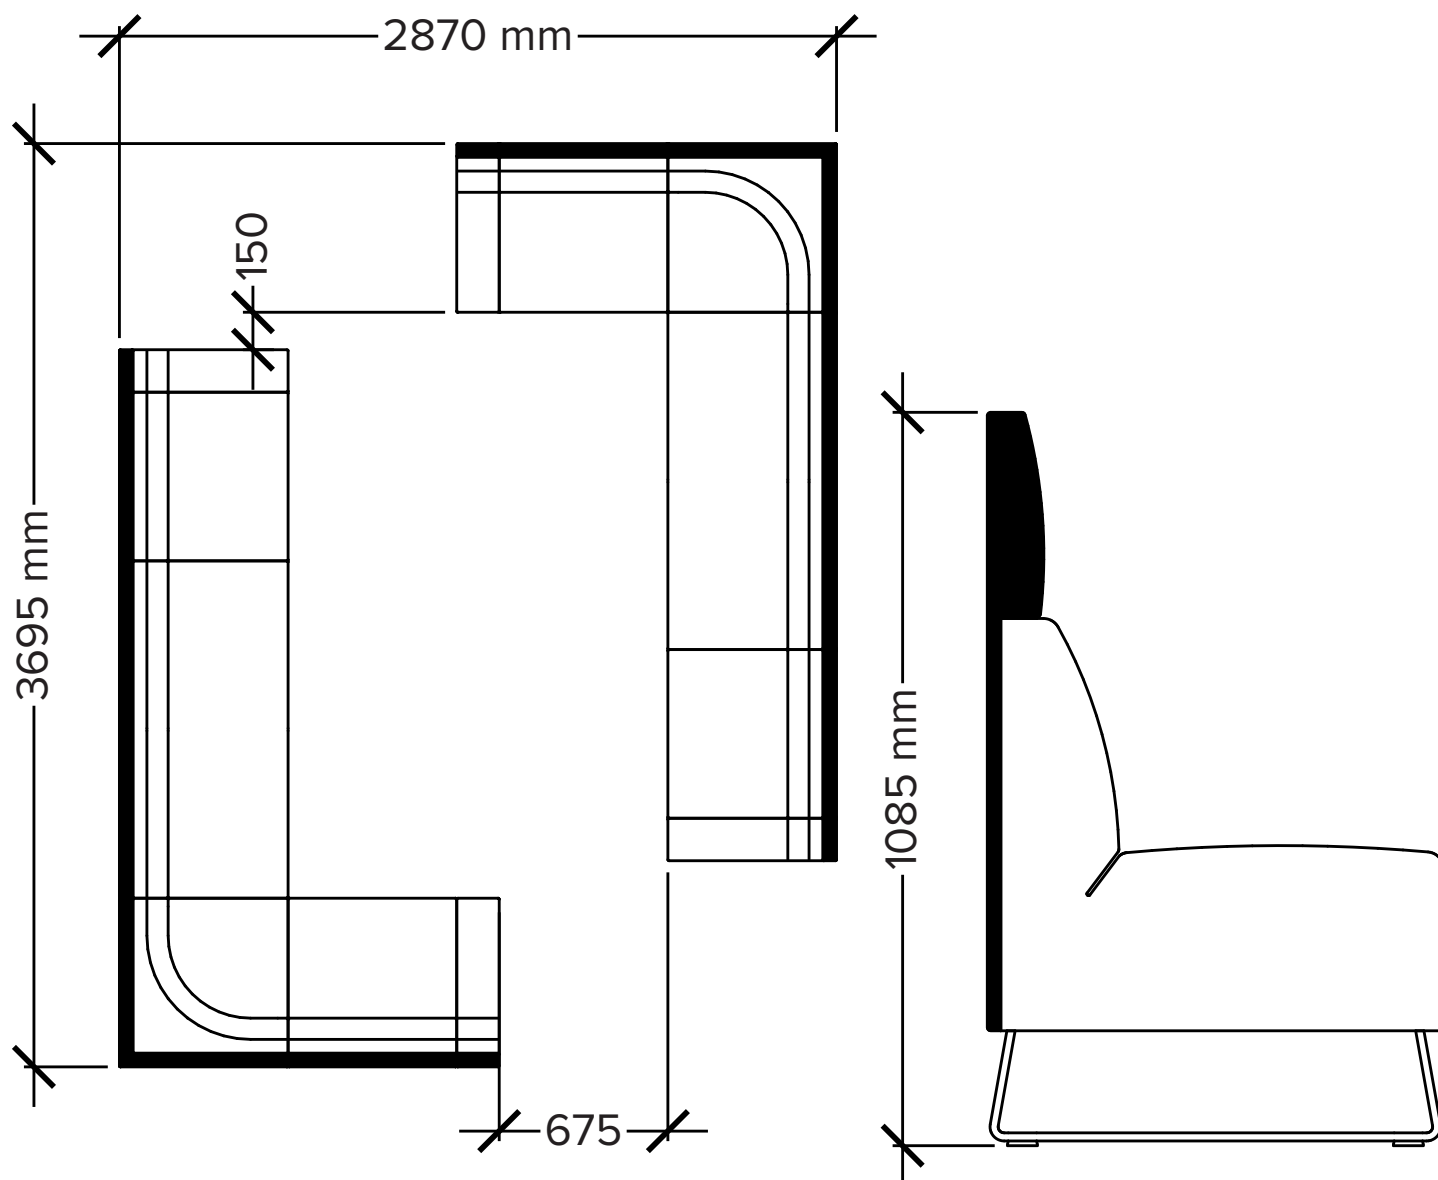

## Junction

Ideal for open-plan breakout areas as a place to meet, greet, relax, socialise and collaborate. Lagoon's modularity makes it possible for this configuration to be created in any number sizes to fit almost any space.

### Cube Spaces

Unit A3  
156 St. Albans Road  
St. Albans  
AL4 9LP

Although this document has been created with great care, dimensions may be subject to change and should be confirmed with Cube Spaces when needed.