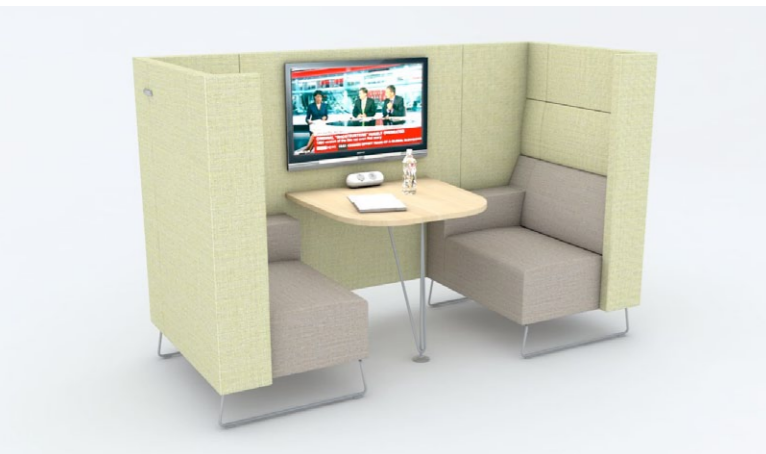

Opposite

Top: Solo Workpod: a great place for individuals to seek refuge from the busy office environment and focus on tasks with minimal noise and distraction.

Bottom: Meeting Sofa: can be arranged to create a semi-enclosed space that minimises distraction and offers privacy for individual concentration or casual meetings.