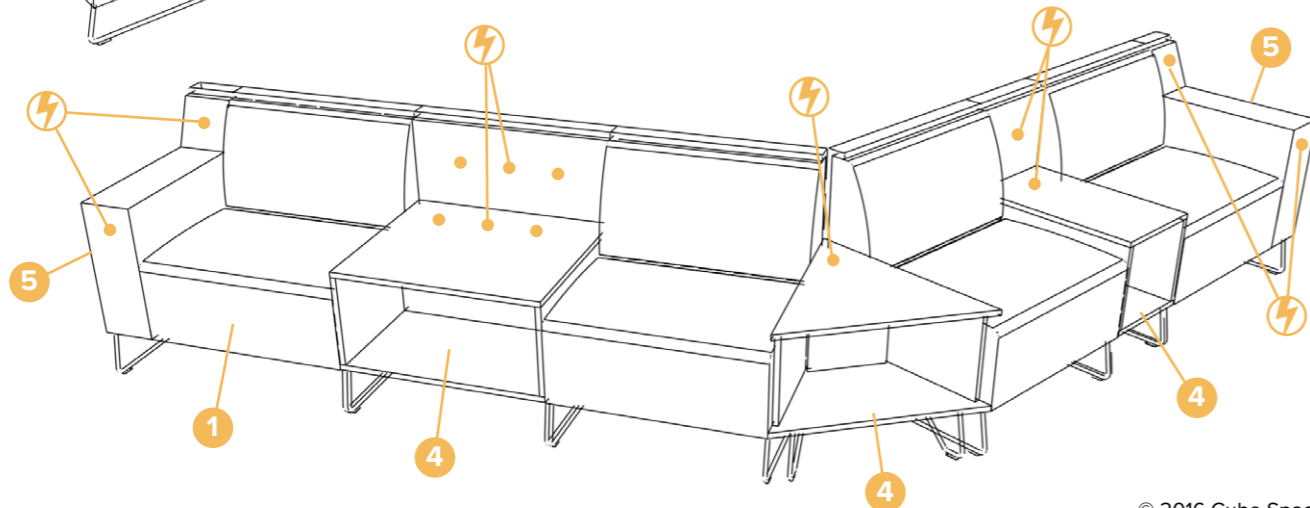

**Middle:** Lagoon Sofa with Storage: a stylish and comfortable seating unit with a mid-height back that includes a central storage unit, and an optional power module.

**Bottom:** Lagoon Coffee Tables: perfect for complimenting Lagoon in receptions and breakout spaces.

**Bottom:** Lagoon Bay: ideal for breakout areas where users can relax, socialise and collaborate.

**Top:** PolarICE provides power and data connectivity on-desk easily and without the need for special installations or tools. Can be configured with mains power, USB charging and HDMI connectivity as standard.

- 1 Seat unit
- 2 Screen
- 3 Table
- 4 Storage Unit
- 5 Arm
- Can be configured to include power modules (See accessories)

**Configurable Modules**

Lagoon seating modules are 800 mm high, but can be configured with three different heights of screens.

These range from the lowest at 1085 mm total height, to 1385 mm and 1700 mm, offering the greatest level of privacy.

 <b>One Seat</b> W675 x D675 x SH440 mm	 <b>Two Seat</b> W1353 x D675 x SH440 mm	 <b>Three Seat</b> W2030 x D675 x SH440 mm
 <b>60° Corner Seat</b> W1010 x D920 x SH440 mm	 <b>90° Corner Seat</b> W675 x D675 x SH440 mm	 <b>End Screen</b> W730 x D215 x H1700/1385 mm
 <b>Privacy Screen</b> W730 x D470 x H1700/1385 mm	 <b>End Arm</b> W228 x D675 x H450 mm	 <b>Privacy Arm</b> W228 x D675 x H450 mm
 <b>Standard Arm</b> W173 x D675 x H450 mm	 <b>Lite Arm</b> W170 x D675 x H510 mm	 <b>Standard Storage</b> W675 x D675 x H500 mm
 <b>Compact Storage</b> W338 x D675 x H500 mm	 <b>Triangle Storage</b> W675 x D585 x H500 mm	 <b>Semi-Circle Bench</b> W1350 x D675 x SH440 mm
 <b>Square Bench</b> W675 x D675 x SH440 mm	 <b>Square Bench</b> W675 x D675 x SH440 mm	 <b>Square Bench</b> W675 x D675 x SH440 mm