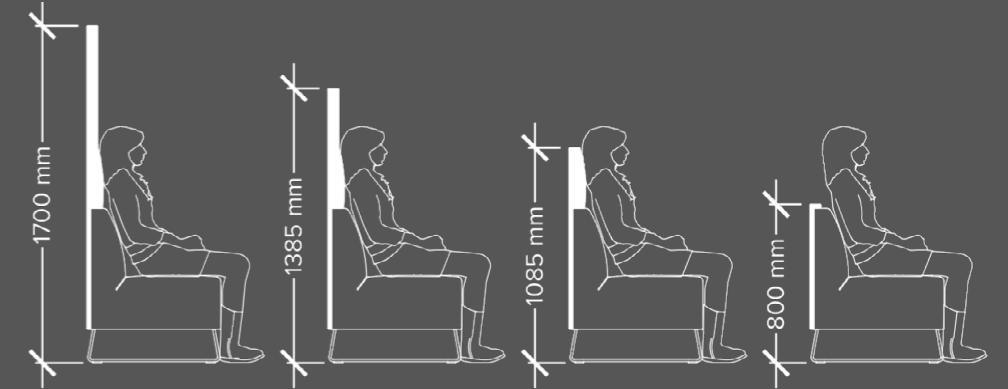

**Bottom:** Lagoon Bay: ideal for breakout areas where users can relax, socialise and collaborate.

**Top:** PolarICE provides power and data connectivity on-desk easily and without the need for special installations or tools. Can be configured with mains power, USB charging and HDMI connectivity as standard.

**Bottom:** The Pixel Power Module unit has been designed to meet demand for a small and aesthetically pleasing power and data unit to fit neatly into a wide range of furniture. Can be configured with mains power and USB charging as standard.

- 1 Seat unit
- 2 Screen
- 3 Table
- 4 Storage Unit
- 5 Arm
- Can be configured to include power modules (See accessories)

**Configurable Modules**

Lagoon seating modules are 800 mm high, but can be configured with three different heights of screens.

These range from the lowest at 1085 mm total height, to 1385 mm and 1700 mm, offering the greatest level of privacy.

 <b>One Seat</b> W675 x D675 x SH440 mm	 <b>Two Seat</b> W1353 x D675 x SH440 mm	 <b>Three Seat</b> W2030 x D675 x SH440 mm
 <b>60° Corner Seat</b> W1010 x D920 x SH440 mm	 <b>90° Corner Seat</b> W675 x D675 x SH440 mm	 <b>End Screen</b> W730 x D215 x H1700/1385 mm
 <b>Privacy Screen</b> W730 x D470 x H1700/1385 mm	 <b>End Arm</b> W228 x D675 x H450 mm	 <b>Privacy Arm</b> W228 x D675 x H450 mm
 <b>Standard Arm</b> W173 x D675 x H450 mm	 <b>Lite Arm</b> W170 x D675 x H510 mm	 <b>Standard Storage</b> W675 x D675 x H500 mm
 <b>Compact Storage</b> W338 x D675 x H500 mm	 <b>Triangle Storage</b> W675 x D585 x H500 mm	 <b>Semi-Circle Bench</b> W1350 x D675 x SH440 mm
 <b>Square Bench</b> W675 x D675 x SH440 mm	 <b>Square Bench</b> W675 x D675 x SH440 mm	 <b>Square Bench</b> W675 x D675 x SH440 mm