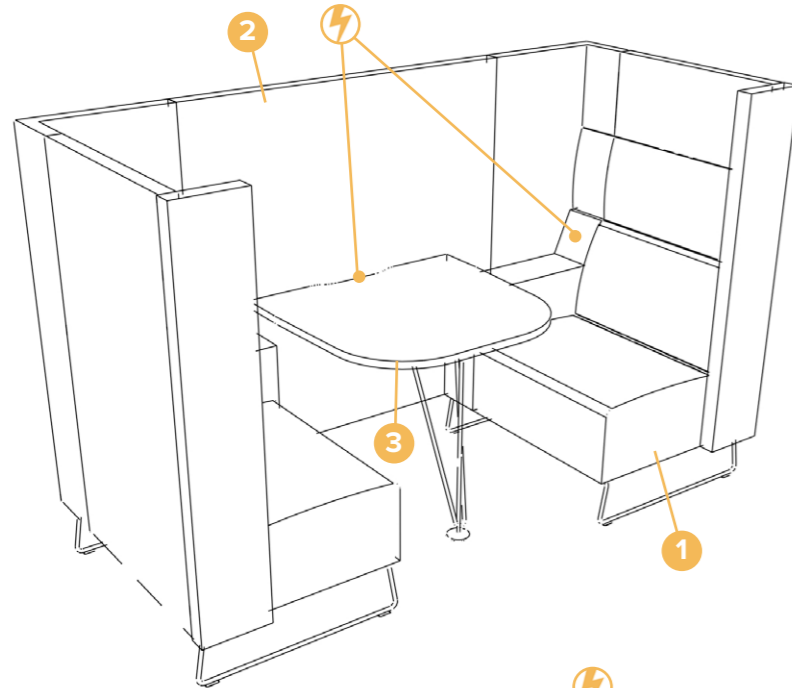

**Middle:** Lagoon Sofa with Storage: a stylish and comfortable seating unit with a mid-height back that includes a central storage unit, and an optional power module.

**Bottom:** Lagoon Coffee Tables: perfect for complimenting Lagoon in receptions and breakout spaces.

**Bottom:** Lagoon Bay: ideal for breakout areas where users can relax, socialise and collaborate.

**Top:** PolarICE provides power and data connectivity on-desk easily and without the need for special installations or tools. Can be configured with mains power, USB charging and HDMI connectivity as standard.

- 1 Seat unit
- 2 Screen
- 3 Table
- 4 Storage Unit
- 5 Arm
- Can be configured to include power modules (See accessories)

**Configurable Modules**

Lagoon seating modules are 800 mm high, but can be configured with three different heights of screens.

These range from the lowest at 1085 mm total height, to 1385 mm and 1700 mm, offering the greatest level of privacy.

 <b>One Seat</b> W675 x D675 x SH440 mm	 <b>Two Seat</b> W1353 x D675 x SH440 mm	 <b>Three Seat</b> W2030 x D675 x SH440 mm
 <b>60° Corner Seat</b> W1010 x D920 x SH440 mm	 <b>90° Corner Seat</b> W675 x D675 x SH440 mm	 <b>End Screen</b> W730 x D215 x H1700/1385 mm
 <b>Privacy Screen</b> W730 x D470 x H1700/1385 mm	 <b>End Arm</b> W228 x D675 x H450 mm	 <b>Privacy Arm</b> W228 x D675 x H450 mm
 <b>Standard Arm</b> W173 x D675 x H450 mm	 <b>Lite Arm</b> W170 x D675 x H510 mm	 <b>Standard Storage</b> W675 x D675 x H500 mm
 <b>Compact Storage</b> W338 x D675 x H500 mm	 <b>Triangle Storage</b> W675 x D585 x H500 mm	 <b>Semi-Circle Bench</b> W1350 x D675 x SH440 mm
 <b>Square Bench</b> W675 x D675 x SH440 mm	 <b>Square Bench</b> W675 x D675 x SH440 mm	 <b>Square Bench</b> W675 x D675 x SH440 mm